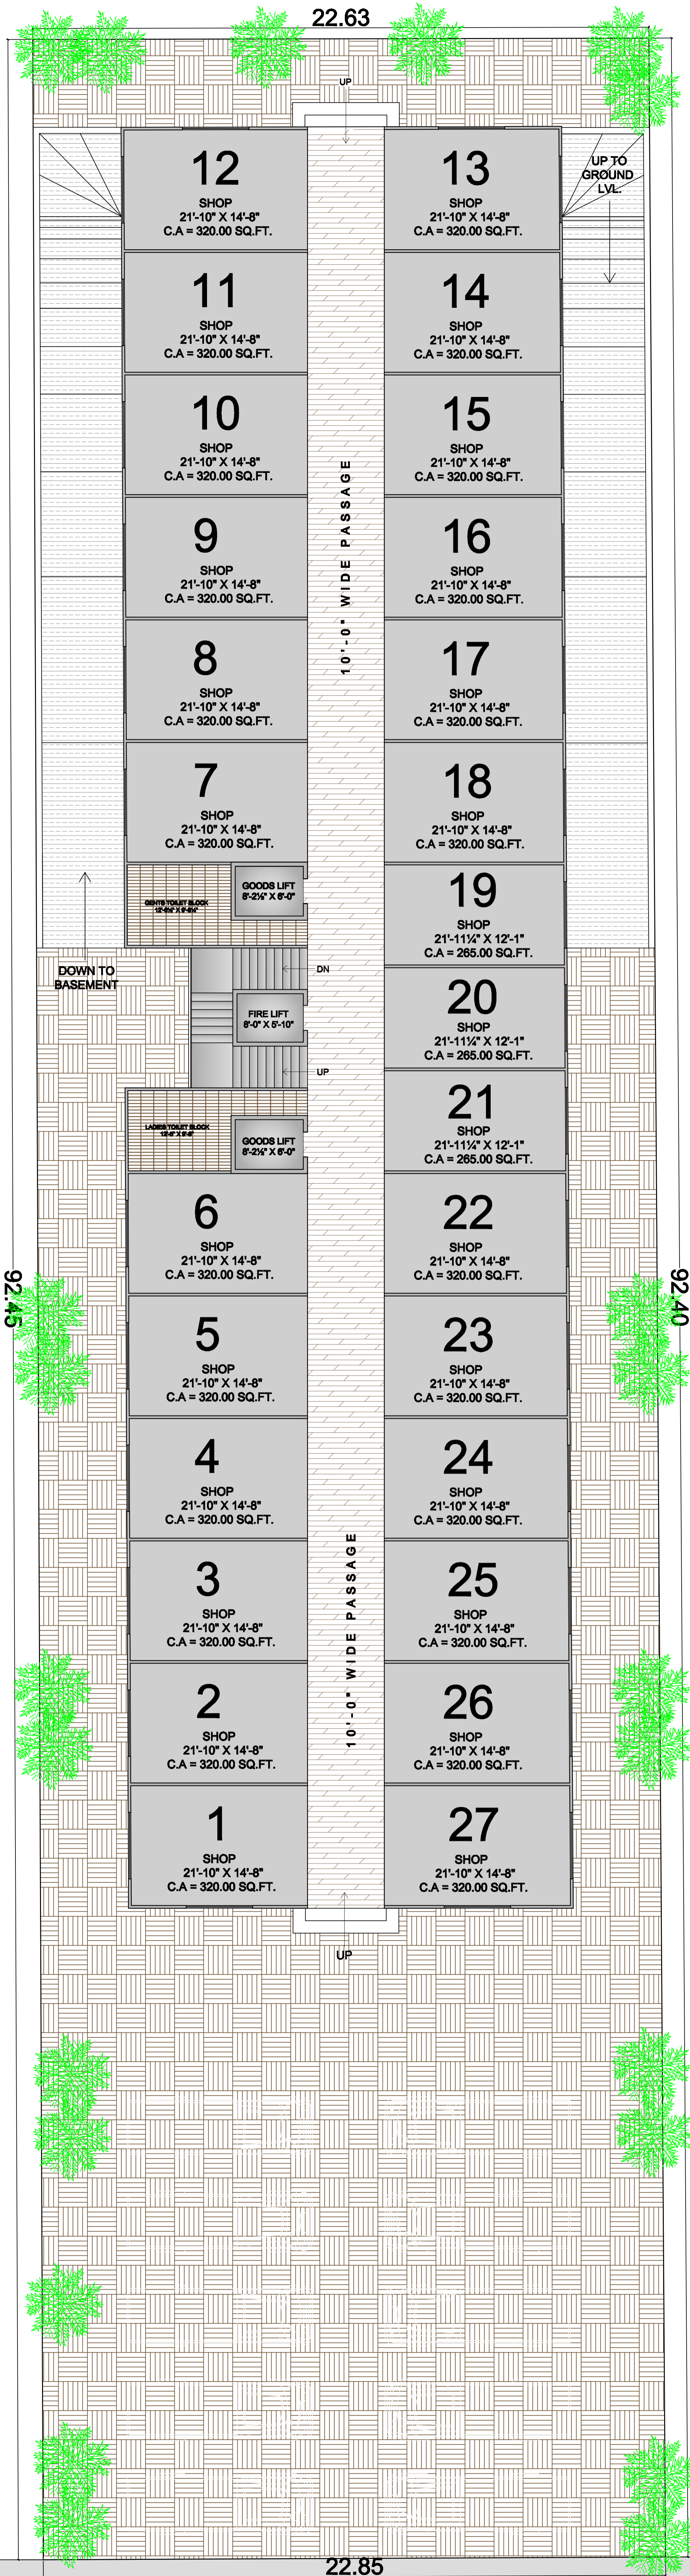

# SHREE KUBERJI *PLAZZO*

## LOCATION : -

OPP. AVADH TEXTILE MARKET,  
B/H. NEW BOMBAY MARKET,  
BESIDE SHREE KUBERJI SILK MARKET.

## SALIENT FEATURES : -

- FLOOR HEIGHT : - 14'-0".
- SHOP AREA : - 320.00 FT.<sup>2</sup> CARPET (APPX.)
- PARKING : - MECHANICAL PARKING IN BASEMENT.
- SECURITY : - SECURITY CABIN.  
- C.C.T.V CAMERA.  
- FIRE SENSORS.

12.00 MT. WIDE ROAD

GROUND FLOOR PLAN