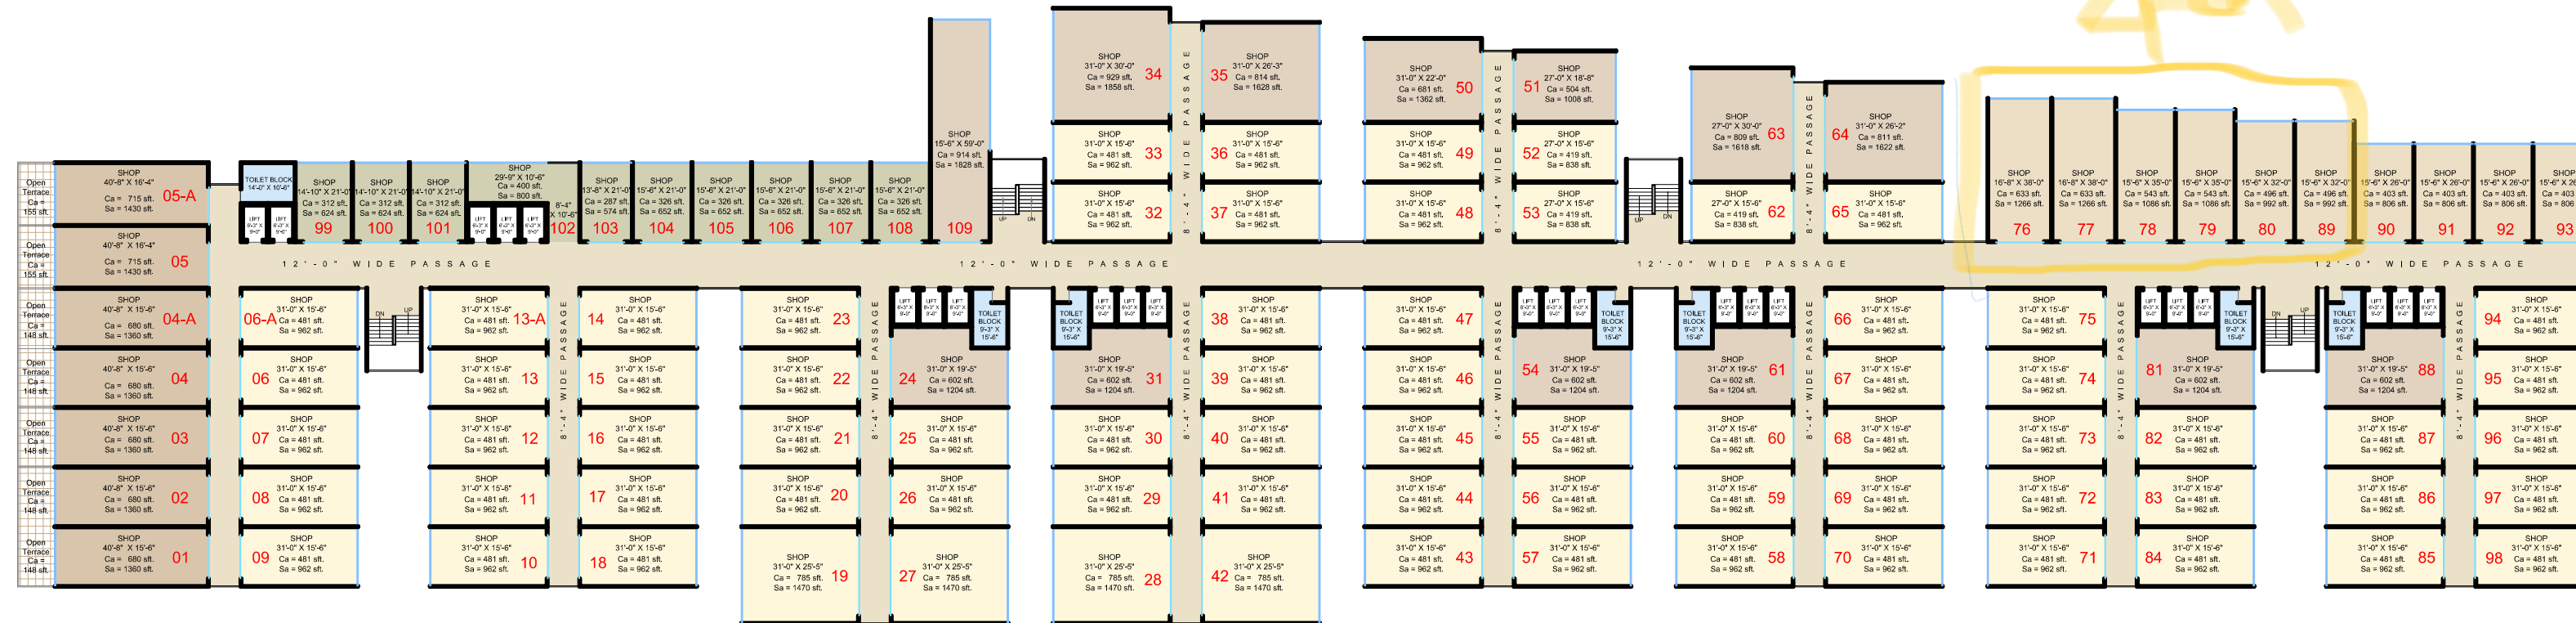

24.00 MT. WIDE ROAD

30.00 MT. WIDE ROAD

12.00 MT. WIDE ROAD

KUBERJI DECK [t.p.s. no:35 (kumbharia - saroli) , f.p.-200 + 213 + 214 / 2 - surat.]

BLACK INK

1ST.FLOOR PLAN

Alternative	drawn by	checked by	date	scale	north	
002	JEETUBHAI	KIRTI MEHTA	26-01-2018	N.T.S.		Sanjay Josshi 201,Ritz square,near indoor stadium, ghod dod road, surat (gujarat). ph. +91-99798-61616/17, 0261 2666770/990 mail :- todros@sjosshi.com