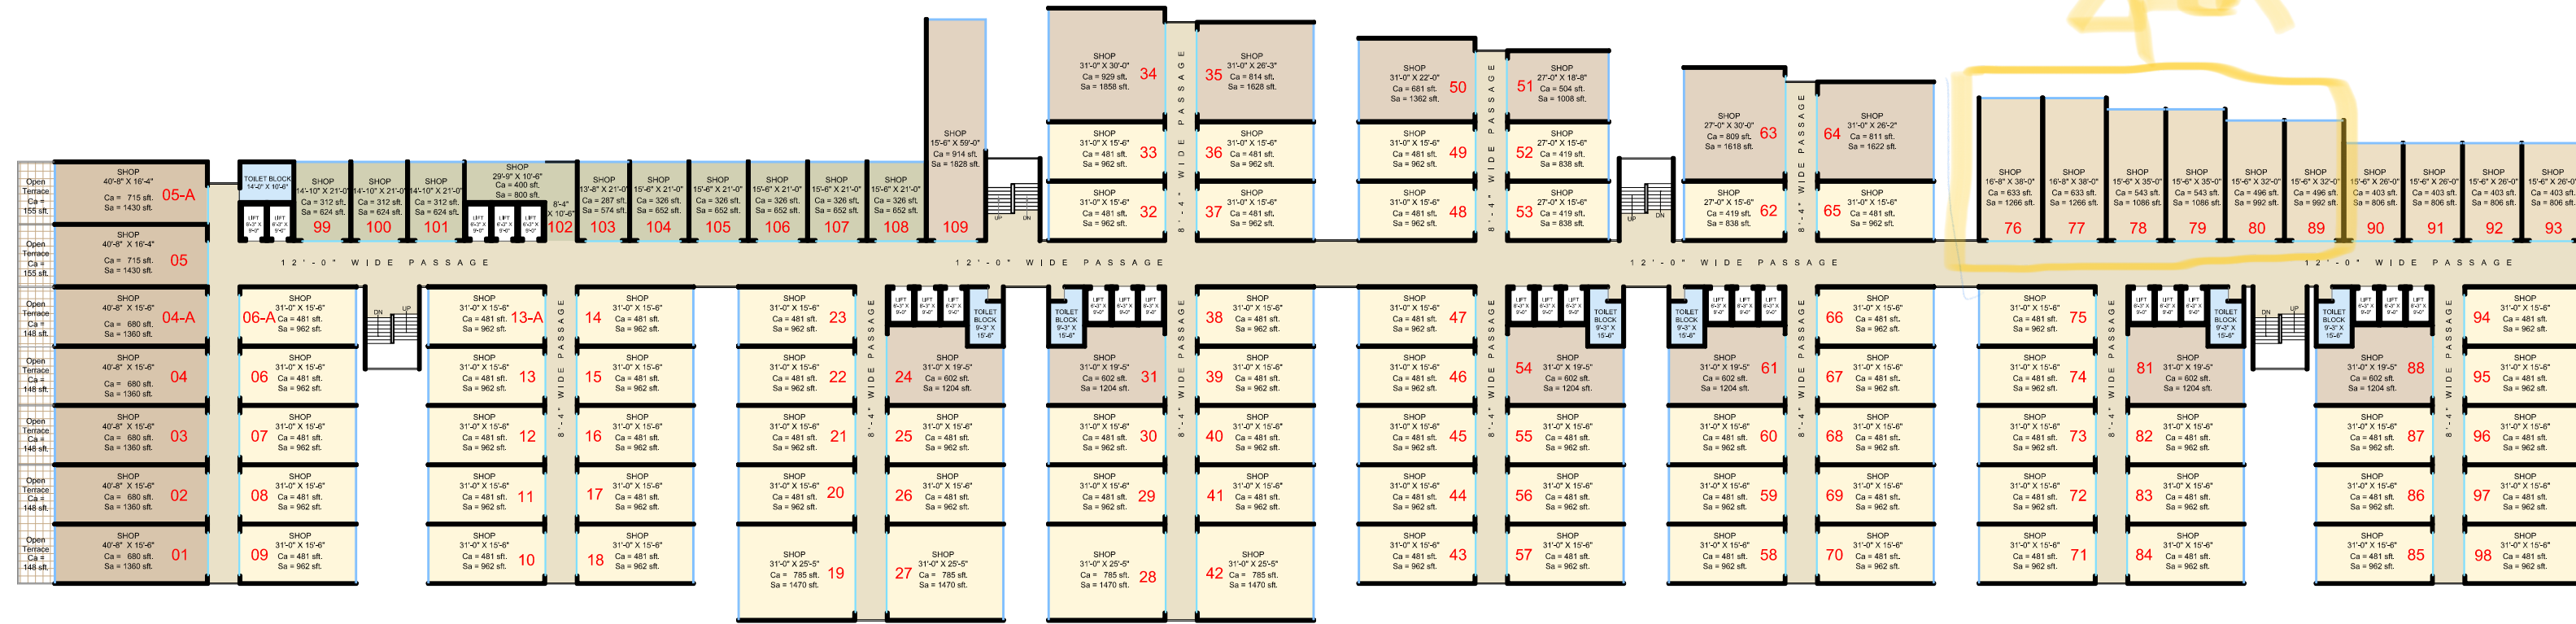

24.00 MT. WIDE ROAD

30.00 MT. WIDE ROAD

12.00 MT. WIDE ROAD

KUBERJI DECK [t.p.s. no:35 (kumbharia - saroli) , f.p.-200 + 213 + 214 / 2 - surat.]

BLACK INK

1ST.FLOOR PLAN

Alternative	drawn by	checked by	date	scale	north	
002	JEETUBHAI	KIRTI MEHTA	26-01-2018	N.T.S.		Sanjay Josshi 201,Ritz square,near indoor stadium, ghod dod road, surat (gujarat). ph. +91-99798-61616/17, 0261 2666770/990 mail :- todros@sjosshi.com