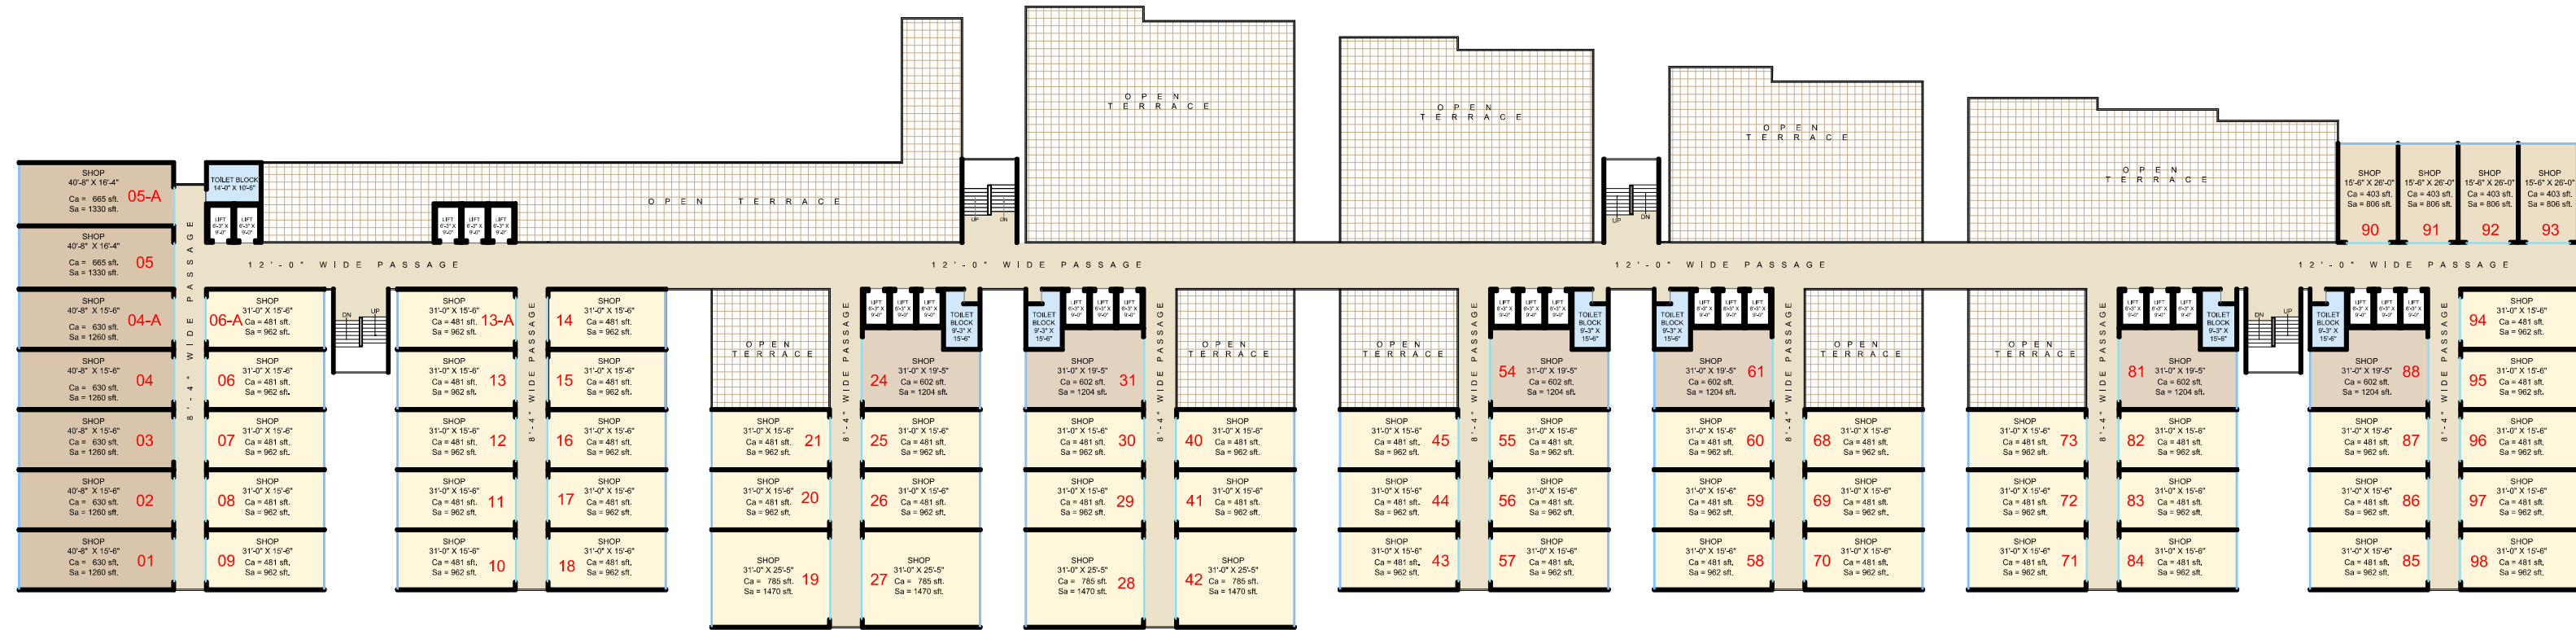

24.00 MT. WIDE ROAD

30.00 MT. WIDE ROAD

12.00 MT. WIDE ROAD

KUBERJI DECK [t.p.s. no:35 ( kumbharia - saroli ) , f.p.-200 + 213 + 214 / 2 - surat.]

BLACK INK

7TH. FLOOR PLAN

scale

N.T.S.