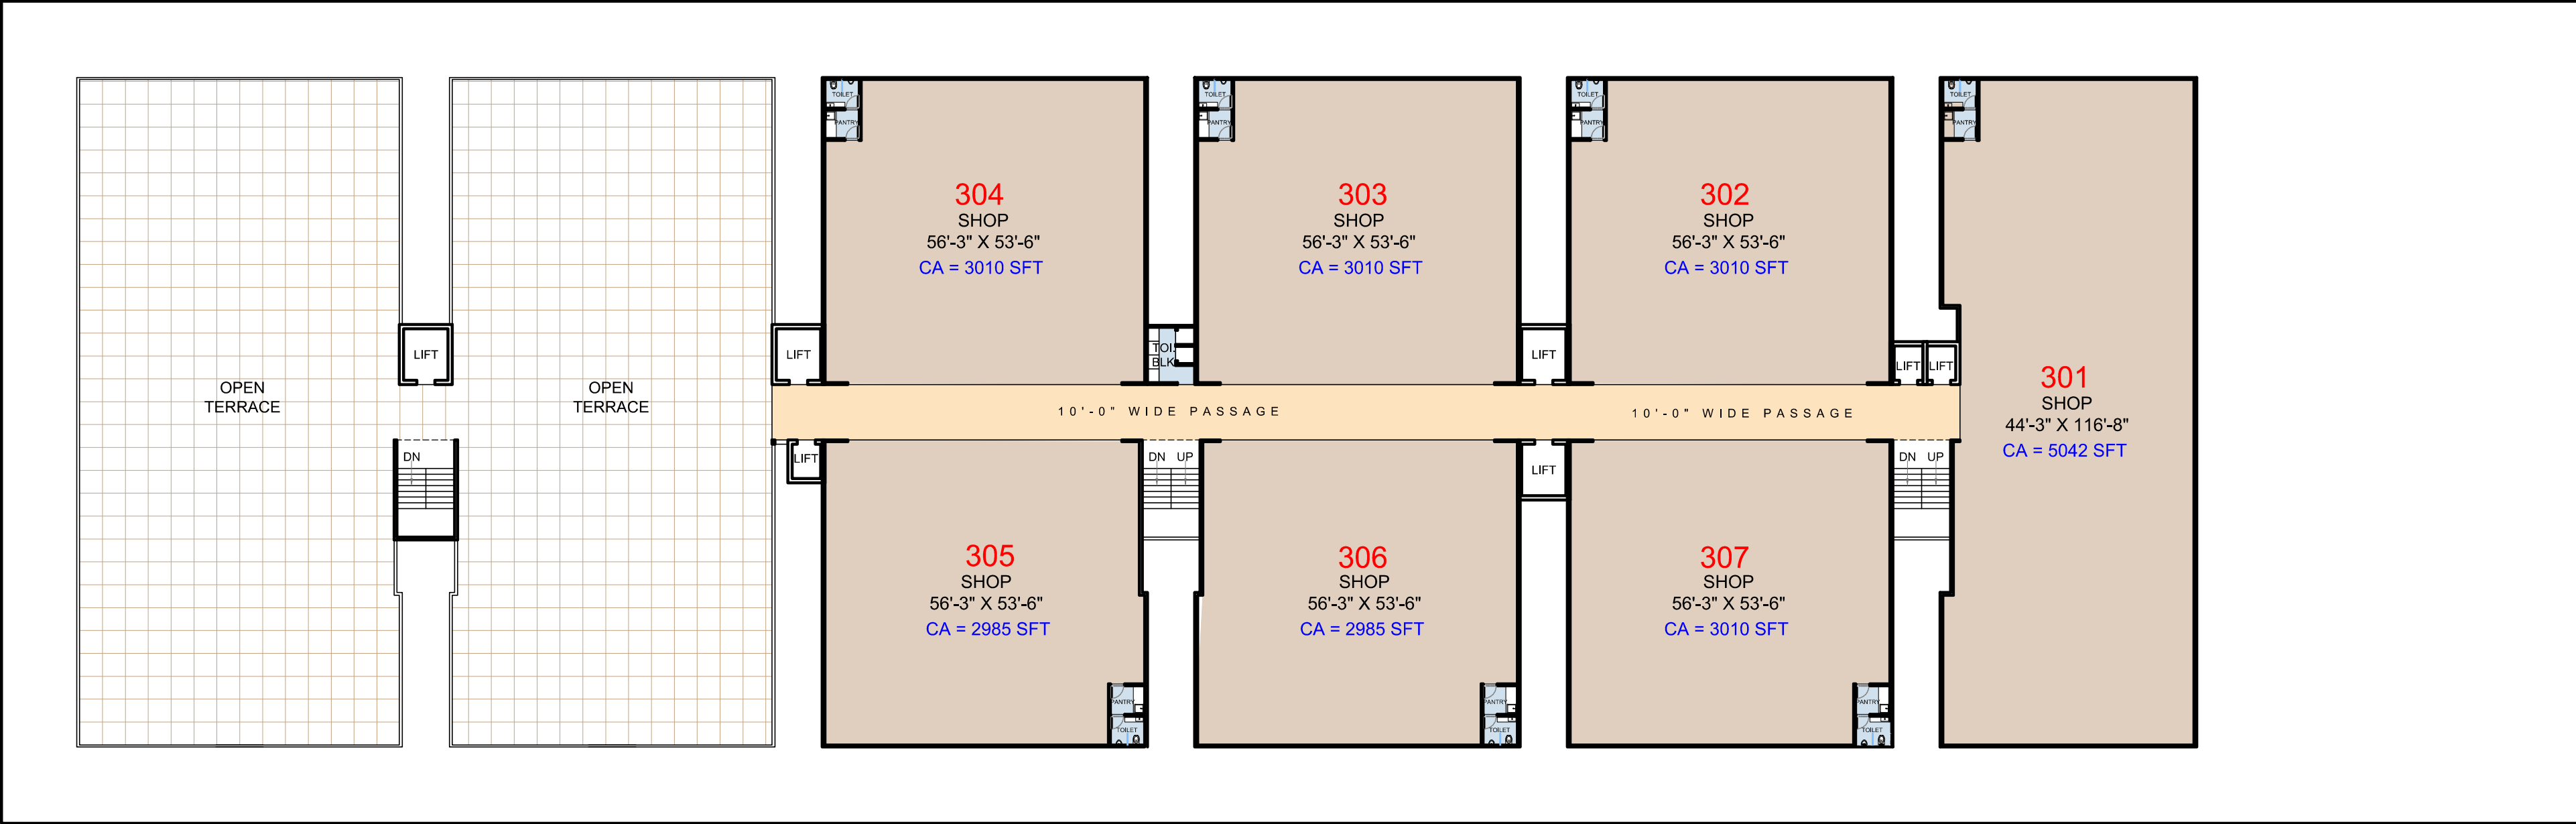

# SHREE KUBERJI "CROWN"

60 FEET WIDE ROAD

**SHREE KUBERJI CROWN** T.P. 19 ( PARVAT - MAGOB ) , F.P.- 61 , O.P. -42 , BLOCK - NO 92 , AT - SURAT

## 3RD. FLOOR PLAN

Alternative	date	scale	north
10	20-05-2018	N.T.S.	