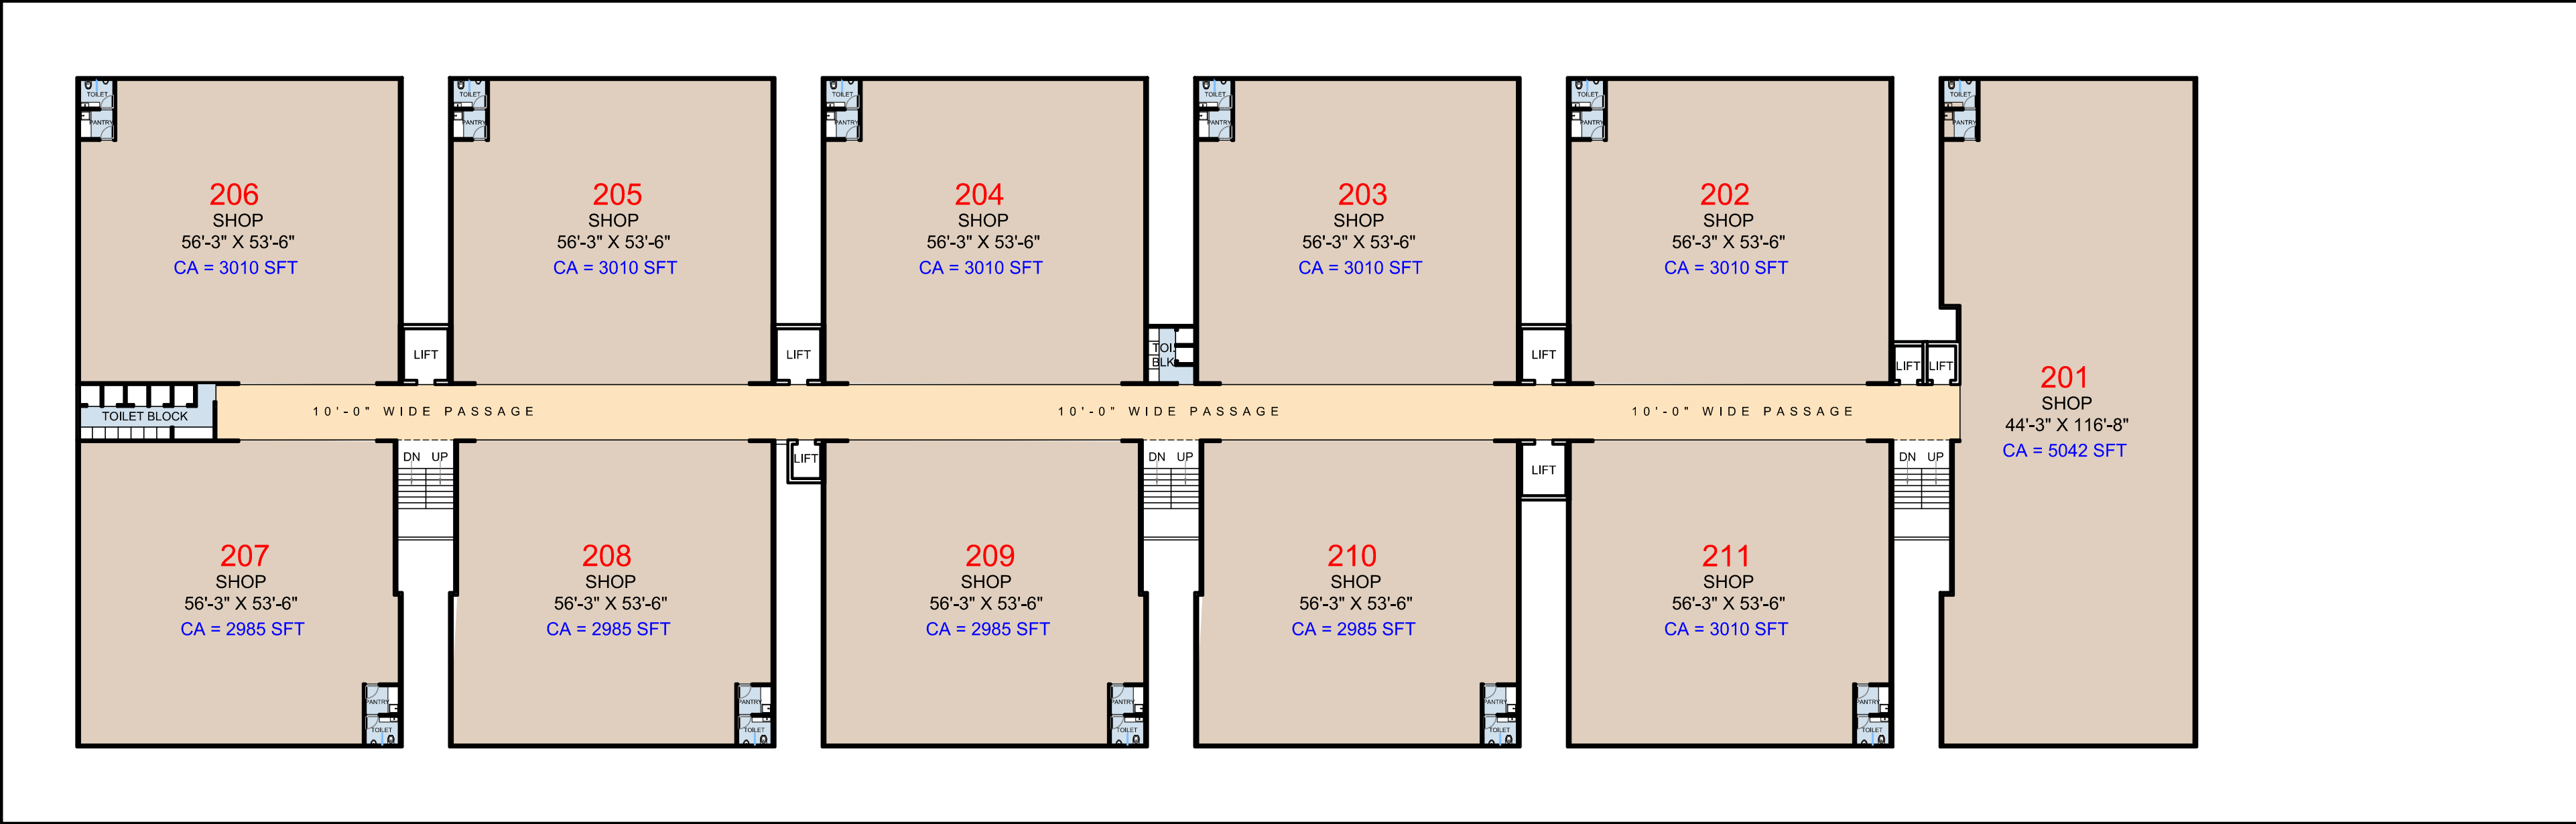

SHREE KUBERJI "CROWN"

60 FEET WIDE ROAD

SHREE KUBERJI CROWN T.P. 19 (PARVAT - MAGOB) , F.P.- 61 , O.P. -42 , BLOCK - NO 92 , AT - SURAT

2ND. FLOOR PLAN

Alternative	date	scale	north
10	20-05-2018	N.T.S.	