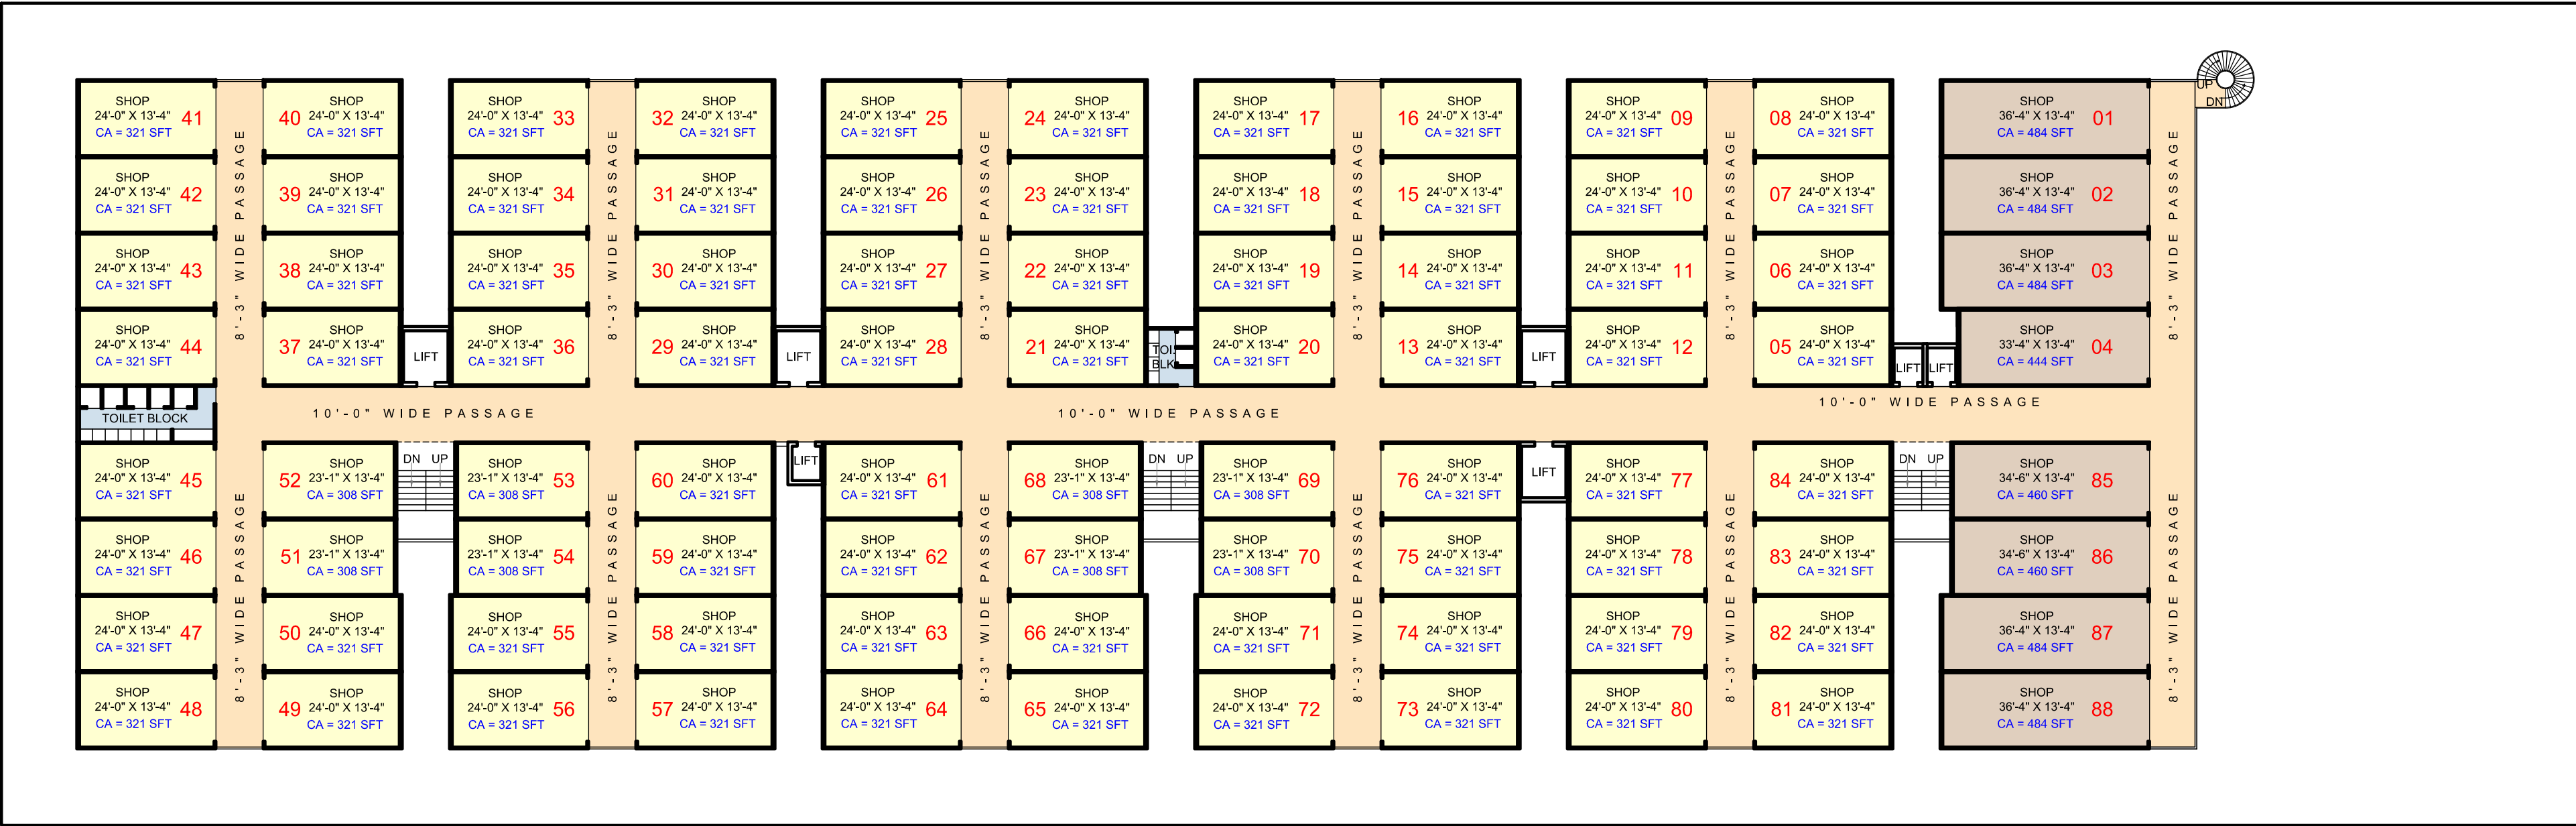

SHREE KUBERJI "CROWN"

SHREE KUBERJI CROWN T.P. 19 (PARVAT - MAGOB) , F.P.- 61 , O.P. -42 , BLOCK - NO 92 , AT - SURAT

UPPER GROUND & 1ST. FLOOR PLAN

Alternative	date	scale	north
10	20-05-2018	N.T.S.	